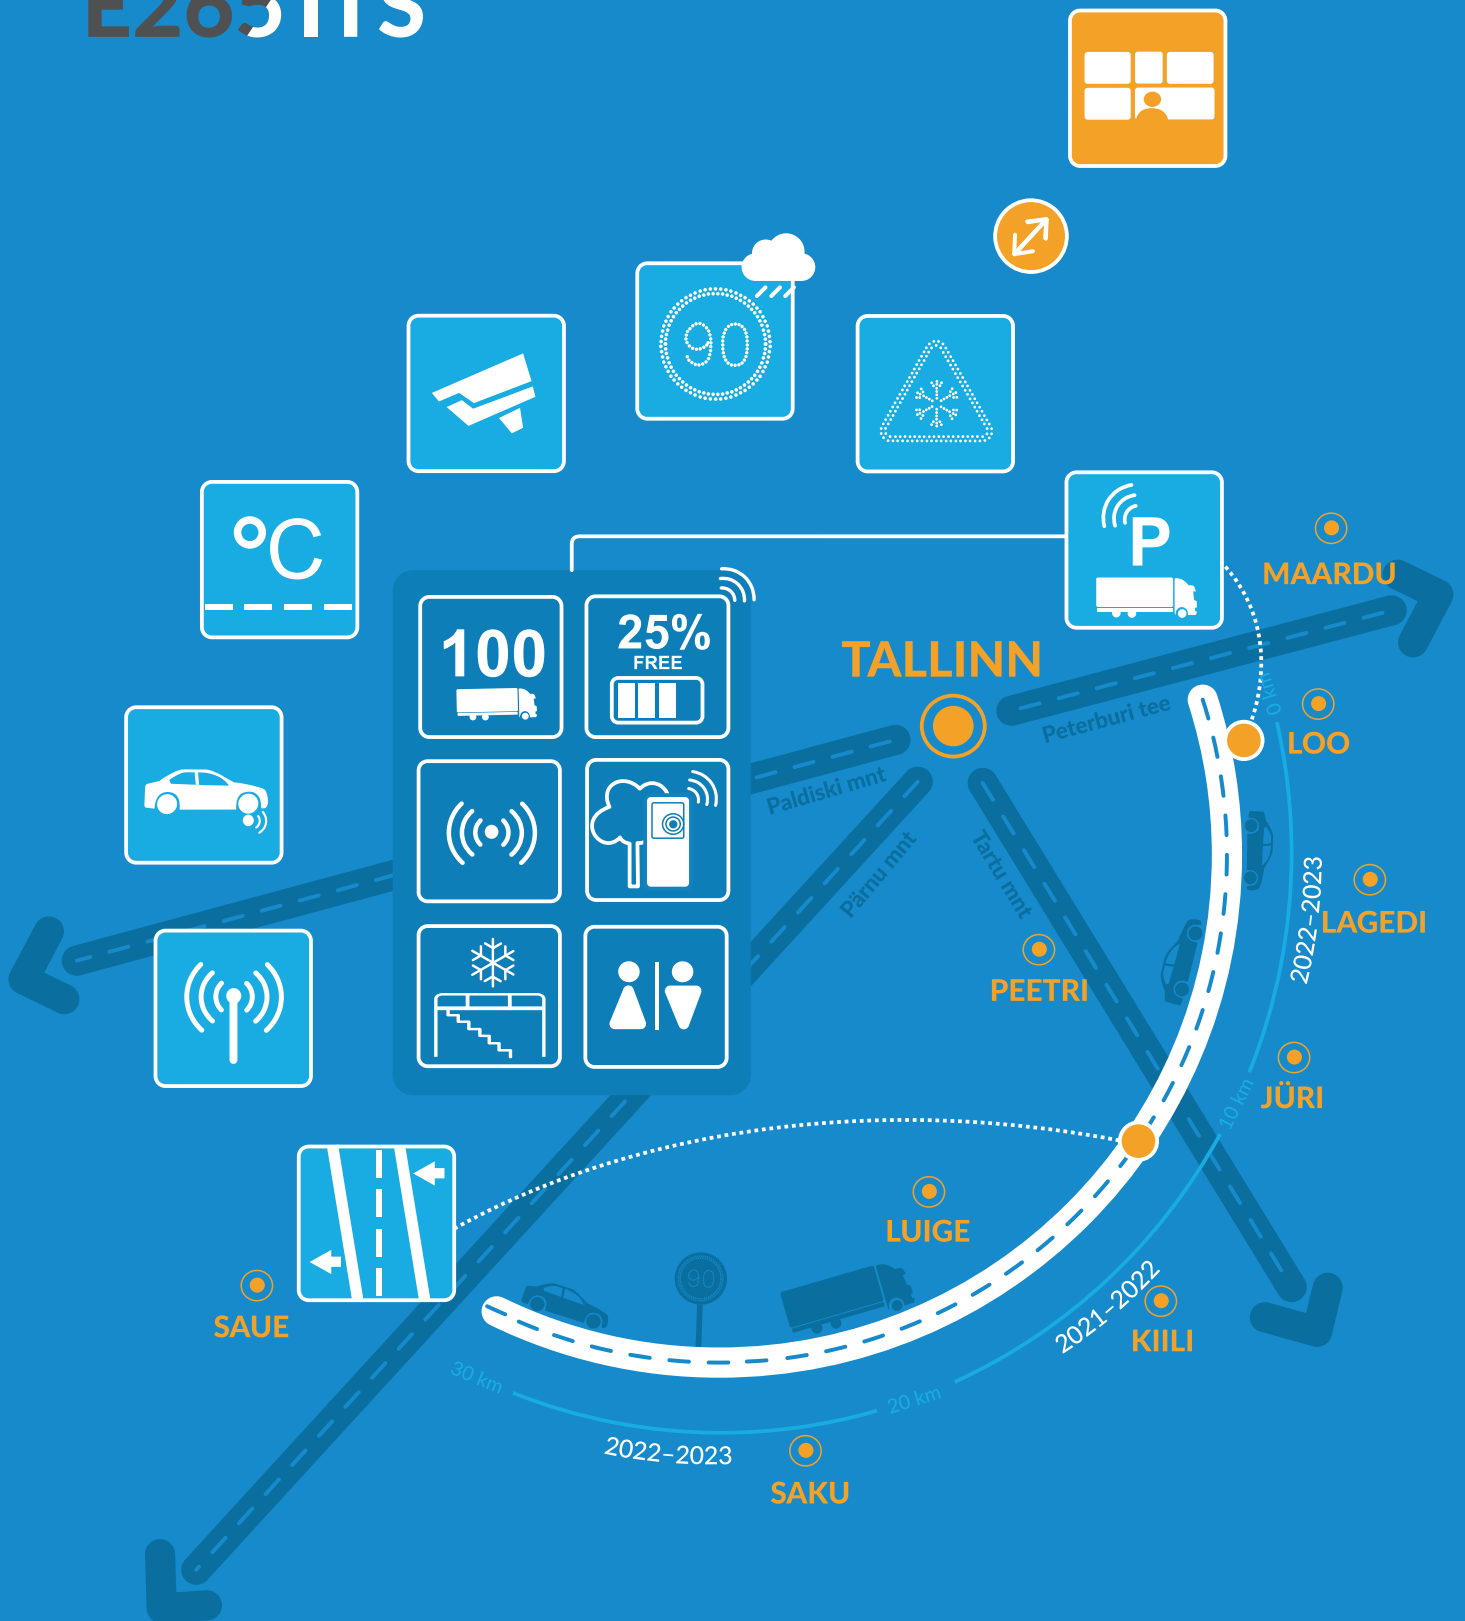

TALLINN RING ROAD E265 ITS

Dynamic traffic and truck parking management

REPUBLIC OF ESTONIA
ROAD ADMINISTRATION

Co-financed by the
Connecting Europe Facility
of the European Union